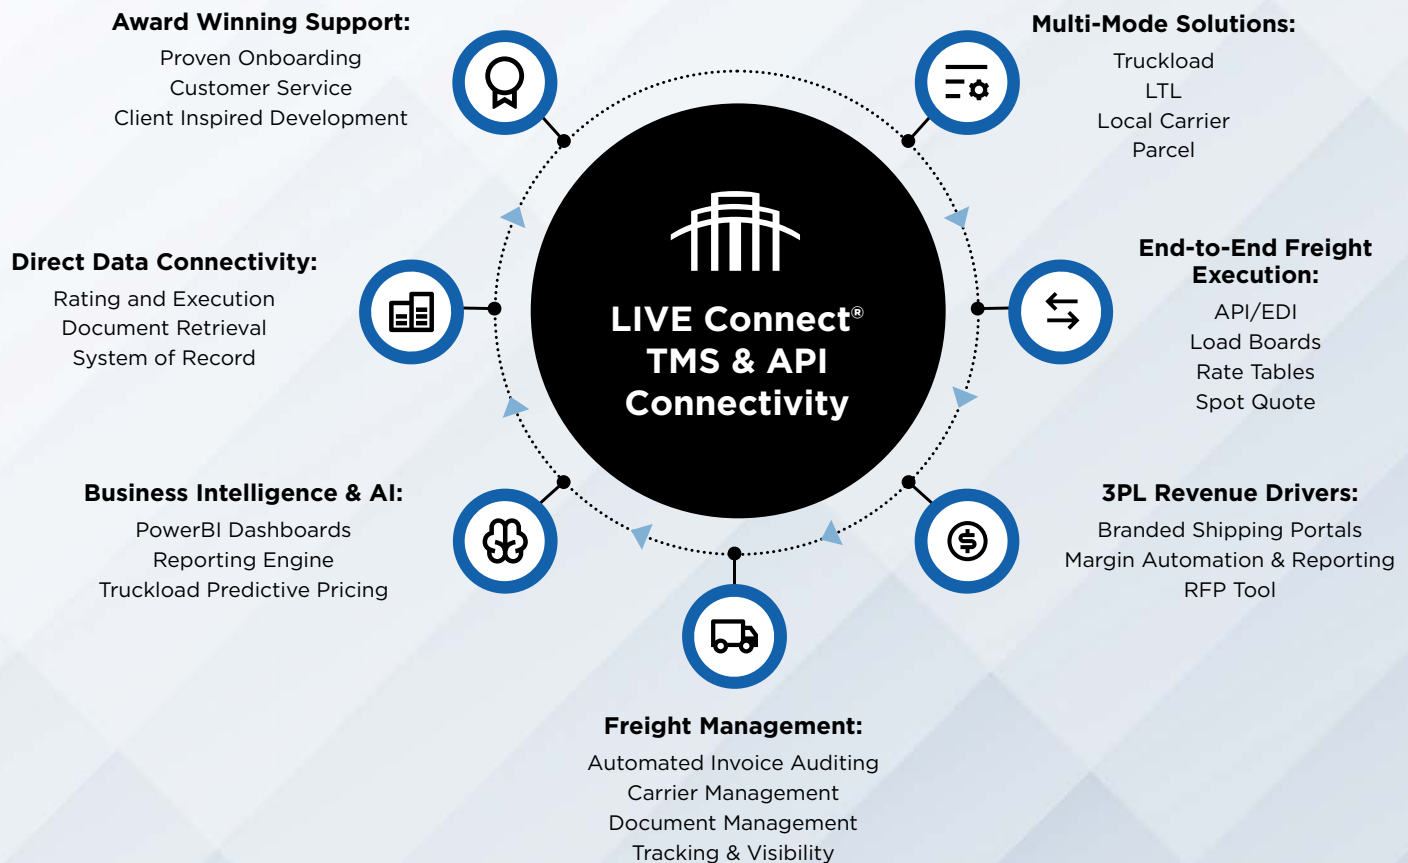

LIVE CONNECT[®]

Freight Execution Software for Shippers and 3PLs

TRUCKLOAD | LTL | LOCAL CARRIER | PARCEL

About Banyan Technology

Banyan Technology is the leading provider of over-the-road (OTR) shipping software delivering enterprise-level, end-to-end freight execution solutions through our patented LIVE Connect[®] platform.

Seamless Freight Execution

Clients experience seamless freight execution that creates time and direct dollar savings across the freight life cycle.

LIVE CONNECT

Make Better Freight Buying Decisions

LIVE Connect is your primary transportation management system (TMS) or direct data connectivity platform (API) that supports your existing systems. A comprehensive suite of AI and BI tools help automate manual shipping processes and identify cost-saving opportunities through multi-mode rate and Carrier comparisons.

Features & Functionality

Rating and Execution	Freight Management	Business Intelligence
API Rating, Dispatching & Tracking Load Board Integrations Matrix Rating Multi-Leg & Multi-Stop Rating Multi-Mode Single Screen Rating Predictive Truckload Pricing Spot Quote Tool	Branded Customer Portals Carrier & Rate Management Document Management Freight Bill Management Push Tracking Supplier Shipping Portals Tracking & Visibility	Carbon Impact Tracking & Reporting Carrier Cost Dashboard Carrier Performance Dashboard Lane Intelligence Tool Load Analysis Tool Location Performance Dashboard Reporting Engine

System Integrations

Integrate Banyan's LIVE Connect software with your ERP, TMS and WMS solution to deliver expanded Carrier connectivity, end-to-end freight execution, real-time tracking and reporting, and a unified system of record.